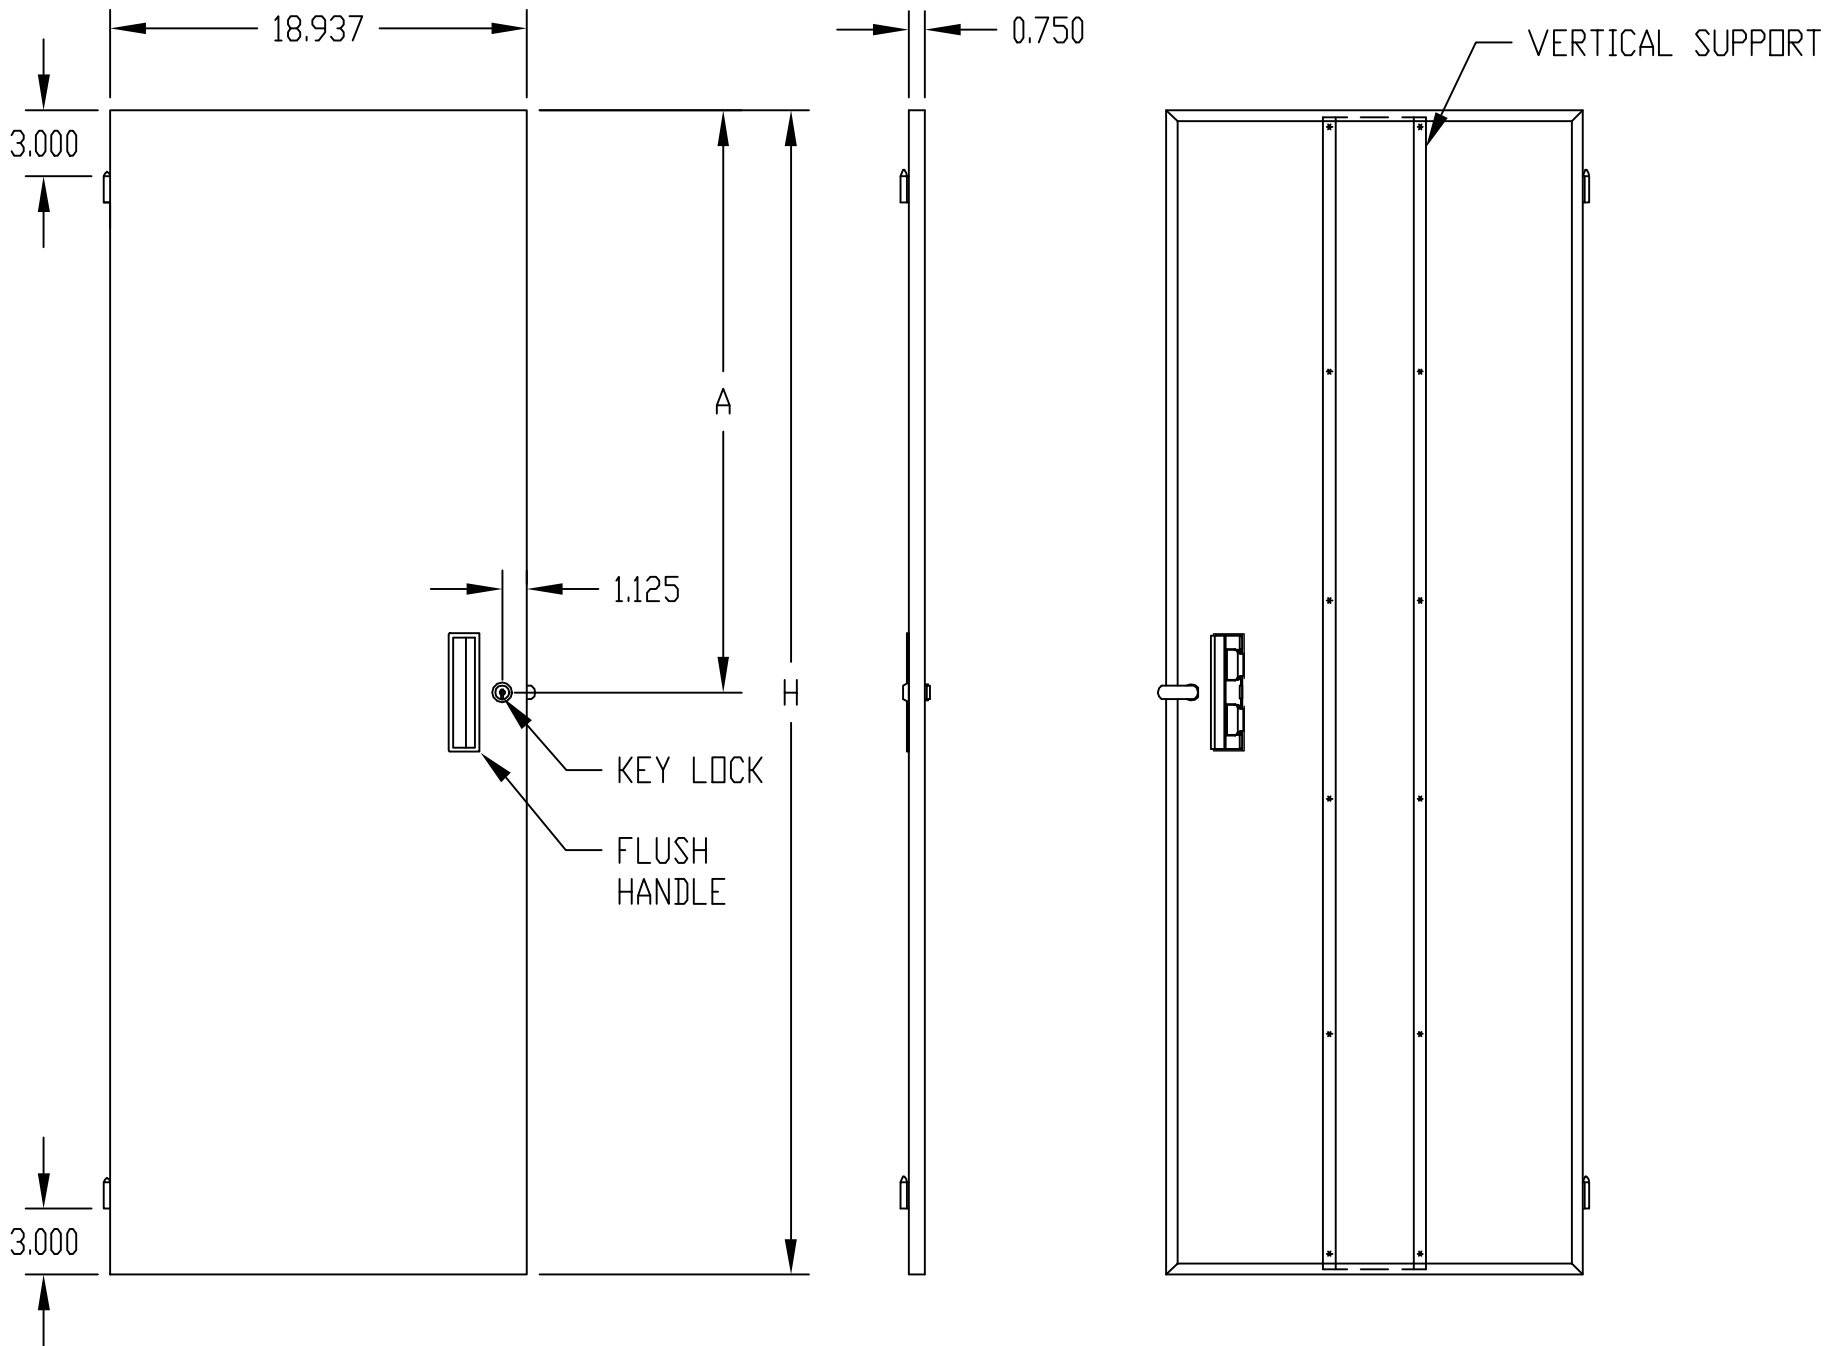

PART NAME	SERIES 60 DOORS	PART No.	60-2340 TO 60-2346	REV. DATE	11-23-10
-----------	-----------------	----------	--------------------	-----------	----------

MATERIAL:

DOOR _____ 20 GA. STEEL
 VERTICAL SUPPORT _____ 18 GA. STEEL
 HANDLE _____ ABS

FINISH

DOOR _____ GRAY TEXTURE OR
 ROYAL BLUE TEXTURE
 HANDLE _____ BLACK

DOORS MAY BE USED FRONT AND/OR REAR FOR SERIES 60 UNITS,
 REAR DOOR ONLY FOR SERIES 2000 UNITS,

DOOR CAN BE HINGED LEFT ONLY.

• - INDICATES DOOR SUPPLIED WITHOUT A VERTICAL SUPPORT.

PART NUMBER	HEIGHT H	A	FITS UNITS WITH THIS PANEL SPACE
60-2340 •	21.438	10.719	21.000
60-2341	31.938	15.969	31.500
60-2342	42.438	21.219	42.000
60-2343	52.938	26.469	52.500
60-2344	61.688	30.844	61.250
60-2345	70.438	35.219	70.000
60-2346	79.188	39.594	78.750